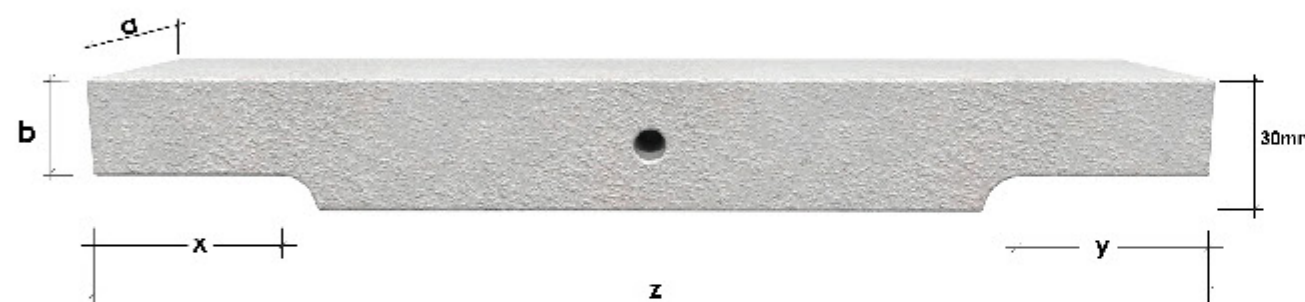

Based on this philosophy, modular drain grates have been designed and manufactured in order to be easily installed almost in every channel, no matter if it is new or old.

slope and
half bullnose

a = 50 mm or 30 mm
b ≥ 20 mm

RM5Z

a = 50 mm. or 30 mm
b ≥ 20 mm
x, y < 5.5 mm

RW4Z

10

POOL
STONES
by sofikitis

CHANNELS

WATERFALL

11