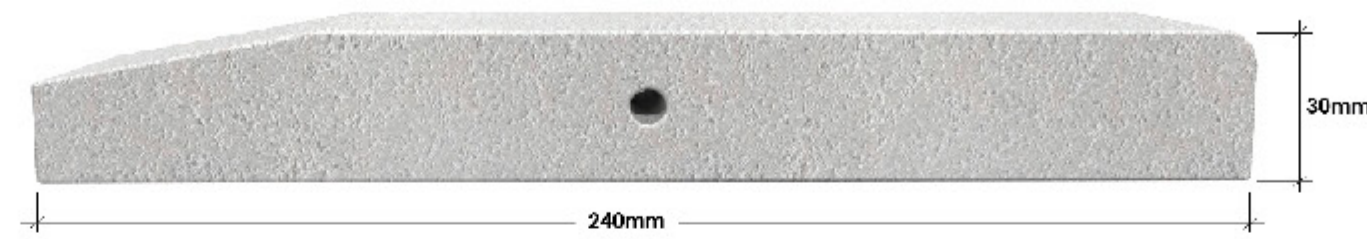

Based on this philosophy, modular drain grates have been designed and manufactured in order to be easily installed almost in every channel, no matter if it is new or old.

slope and
half bullnose

a = 50 mm or 30 mm
b ≥ 20 mm