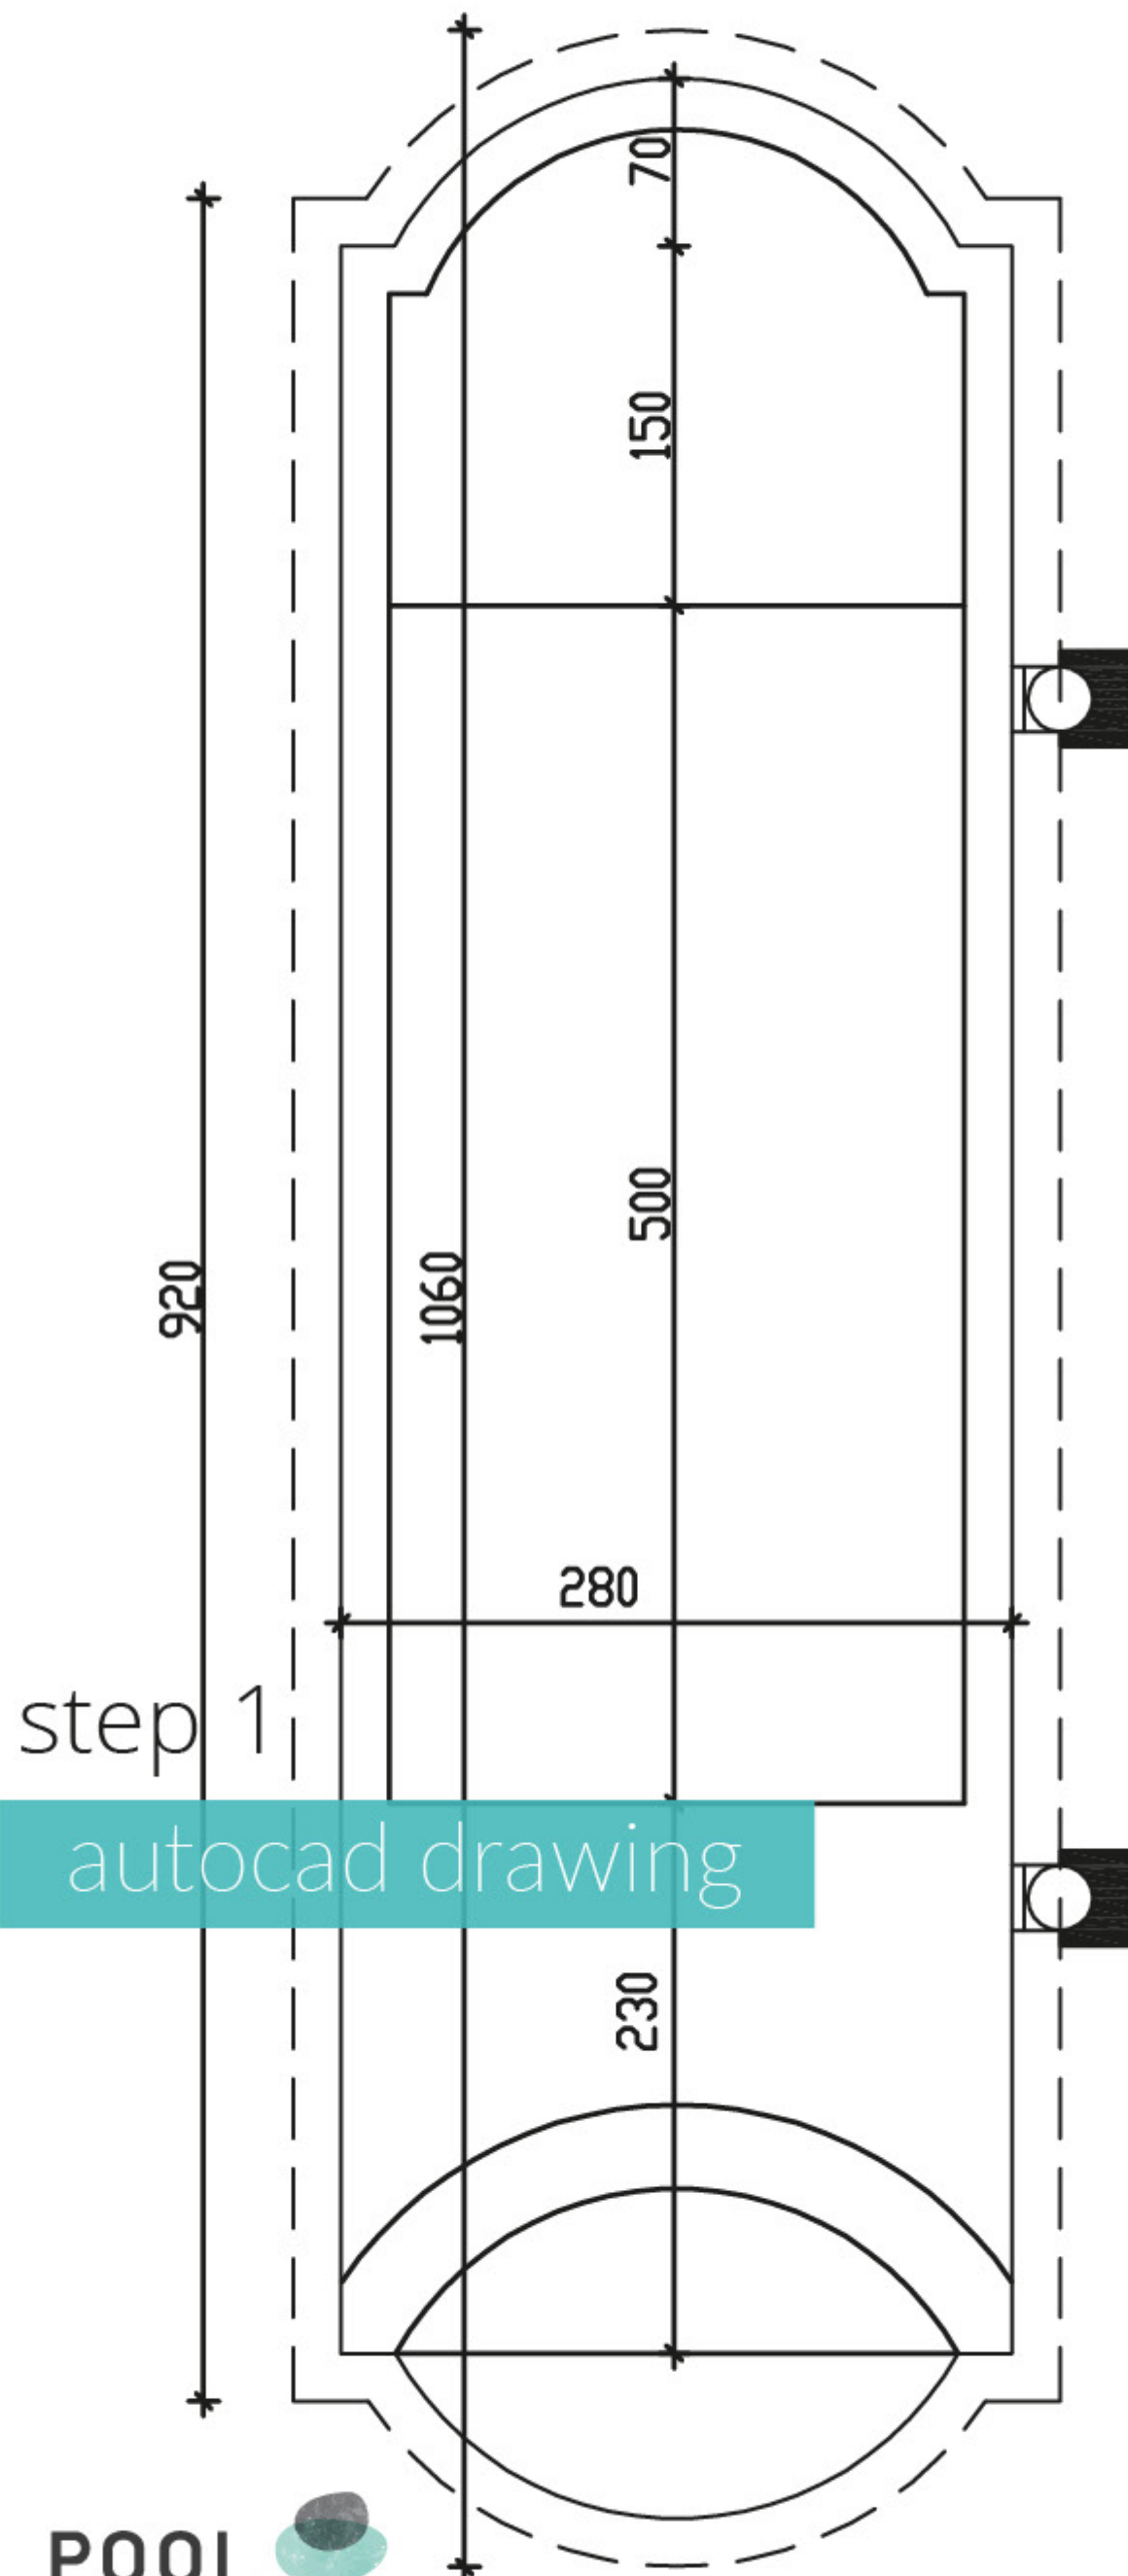

step 3

pool in action