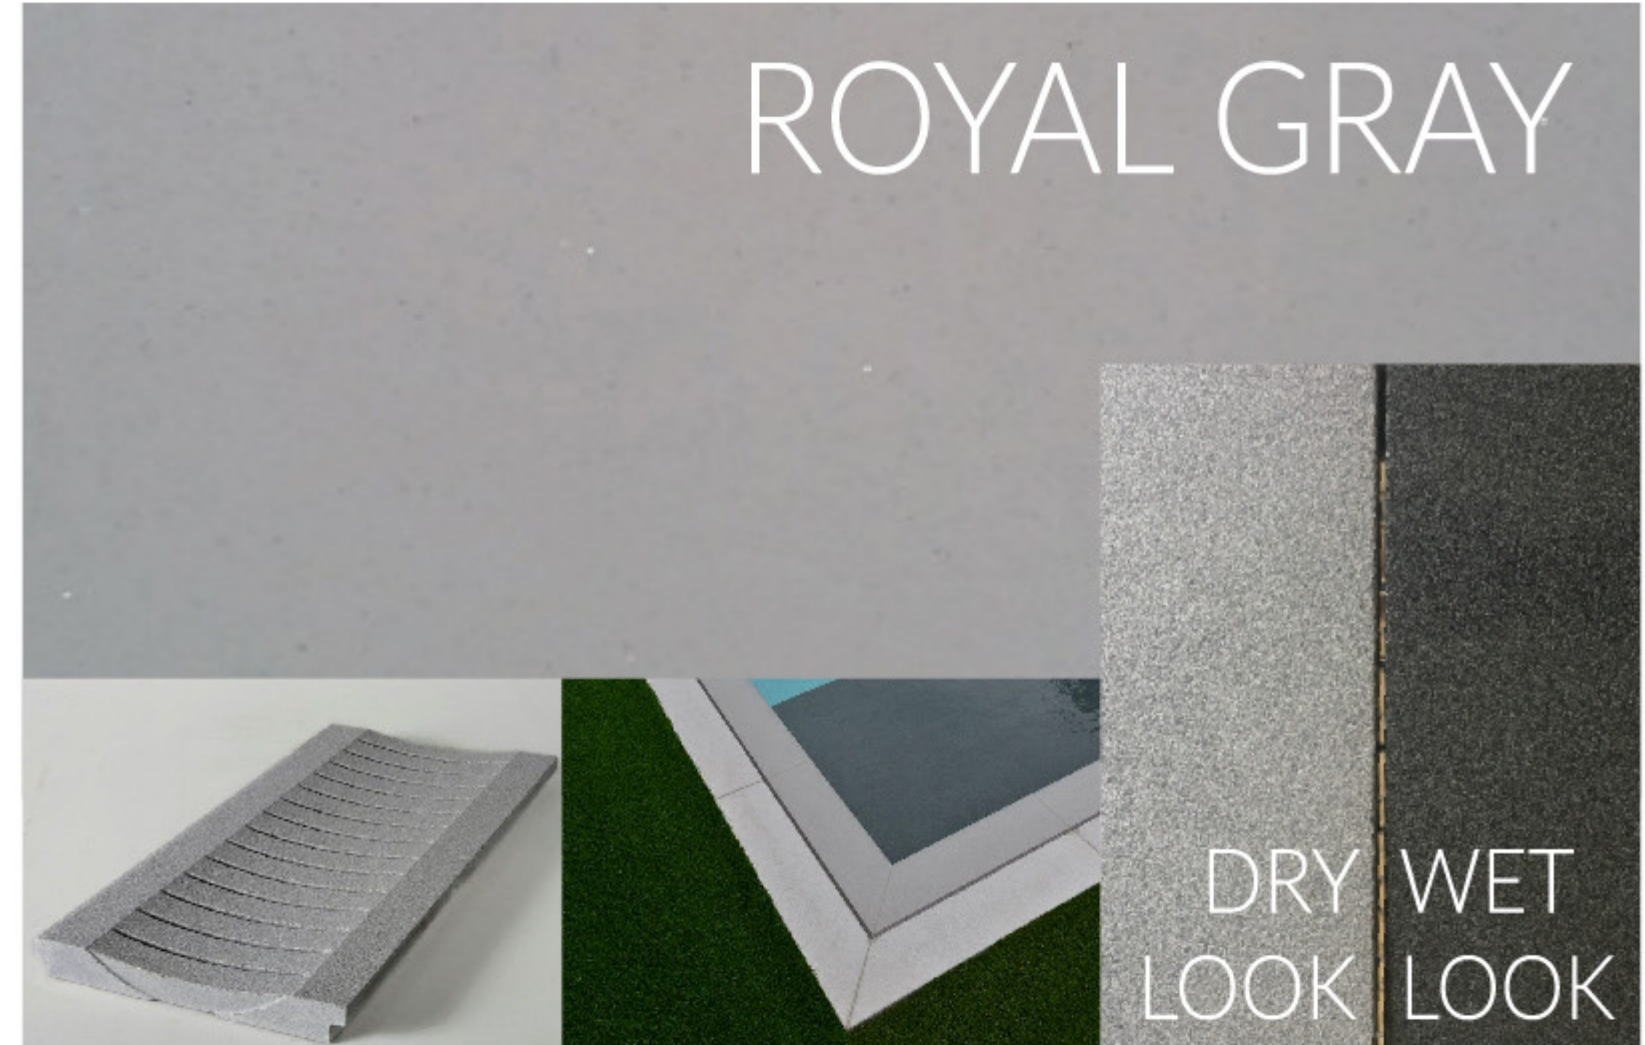

No 4
Overflow
Systems

No 8
Overflow
Systems

No 9
Overflow
Systems

No 11
Overflow
Systems

Materials

(Marbles are natural products, therefore color variations are to be expected.)

KAVALA

CALIFORNIA

ROYAL GRAY

DRY
LOOK

WET
LOOK

EAST GREY

ROYAL MARFIL

POOL STONES
by sofikitis

Materials

(Marbles are natural products, therefore color variations are to be expected.)