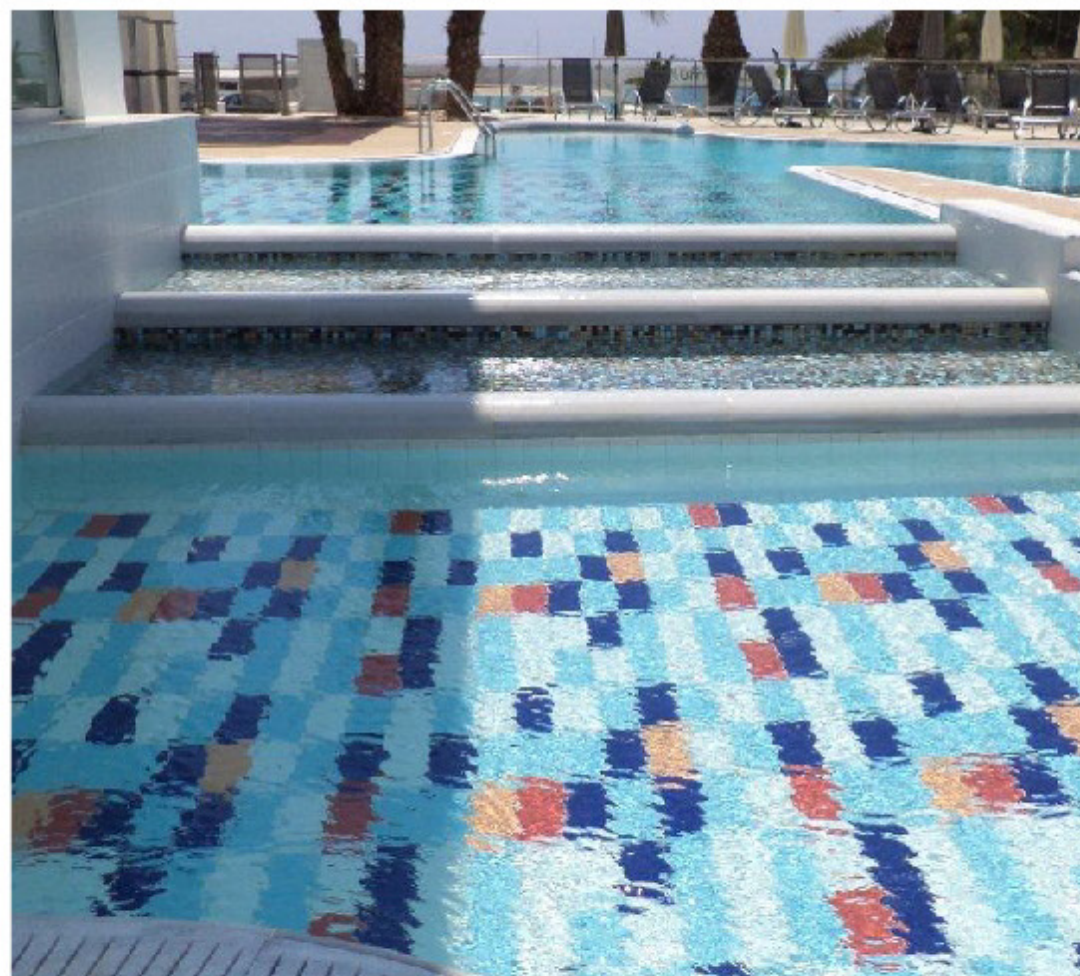

RM5Z

a = 50 mm. or 30 mm
b ≥ 20 mm
x, y < 5.5 mm

RW4Z

10

POOL
STONES
by sofikitis

CHANNELS

WATERFALL

11