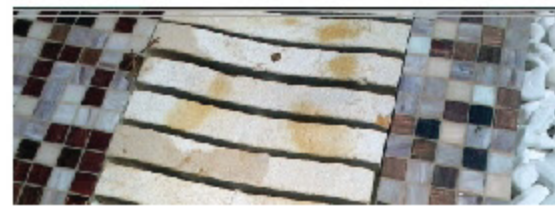

SOLVING PROBLEMS

Through the years and while using the pool ,despite having read instructions for proper use and maintenance of the decorative stones, several accidents are likely to occur , such as , breakage of the grate when removing from the channel , or staining , or damage from negligent pool care.

The company keeps two years digital record, with details of the customer's order, as well as color sample with regards to exact repetition of pool parts.

Further to the two years period, the file is destroyed, unless the customer asks to be kept up to 20 years, by paying a very low fee.

Walk-resistance measuring machine

Poolstones by Sofkitis products, can be accompanied by laboratory test results regarding their:

- Slip resistance
- Flexural strength
- Water drain capacity (applies to grates)
- Walk-resistance