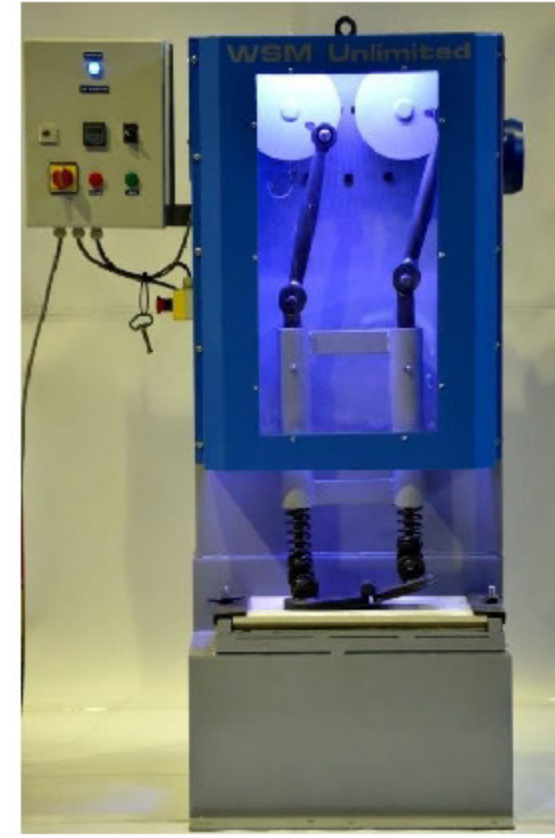

SOLVING PROBLEMS

Through the years and while using the pool ,despite having read instructions for proper use and maintenance of the decorative stones, several accidents are likely to occur , such as , breakage of the grate when removing from the channel , or staining , or damage from negligent pool care.

The company keeps two years digital record, with details of the customer's order, as well as color sample with regards to exact repetition of pool parts.

Further to the two years period, the file is destroyed, unless the customer asks to be kept up to 20 years, by paying a very low fee.

Walk-resistance measuring machine

Poolstones by Sofkitis products, can be accompanied by laboratory test results regarding their:

- Slip resistance
- Flexural strength
- Water drain capacity (applies to grates)
- Walk-resistance