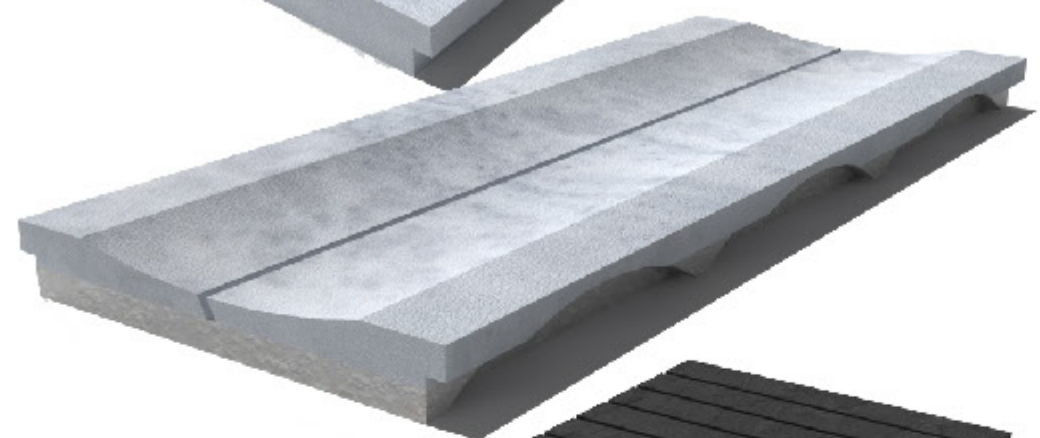

RG0B3

KV8EU