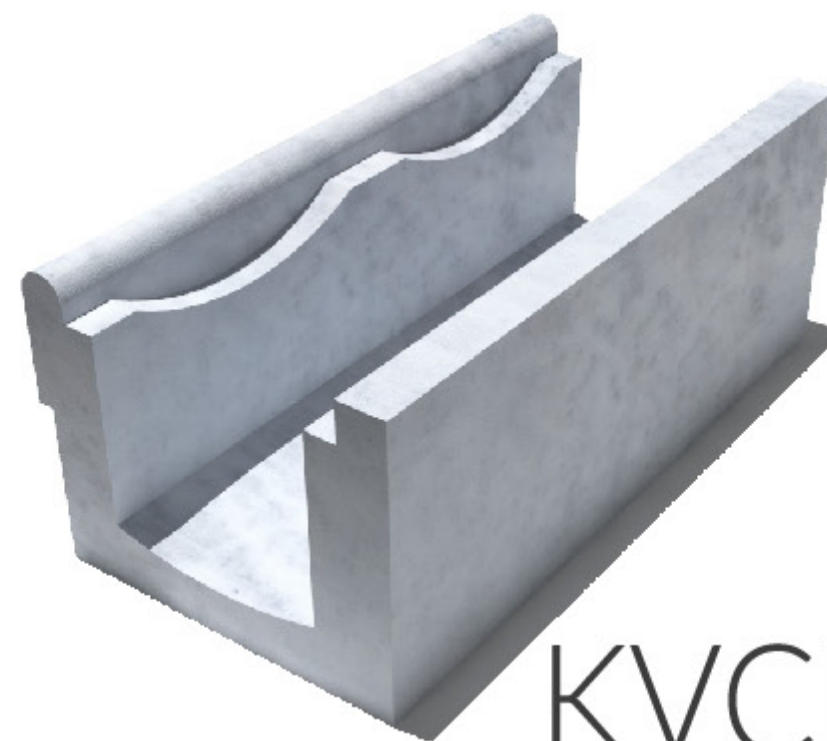

“Our highest client compliment is when we are told that we gave them something they didn't even know they wanted”

KVCH2