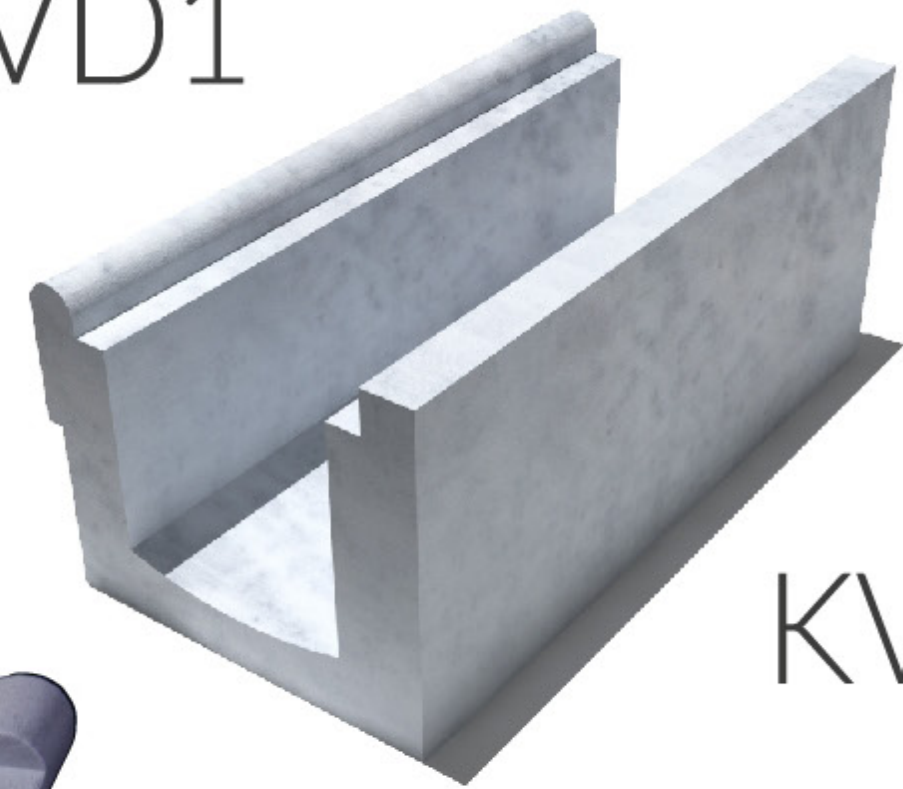

KVVD1

KVCH1