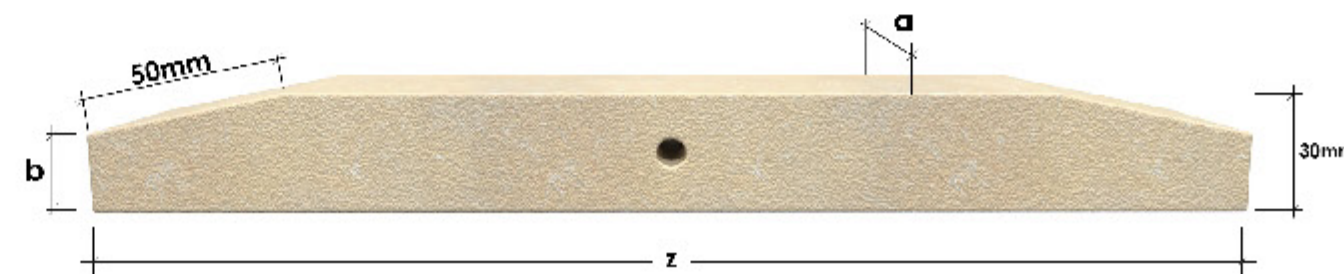

Based on this philosophy, modular drain grates have been designed and manufactured in order to be easily installed almost in every channel, no matter if it is new or old.

slope and
half bullnose

a = 50 mm or 30 mm
b ≥ 20 mm