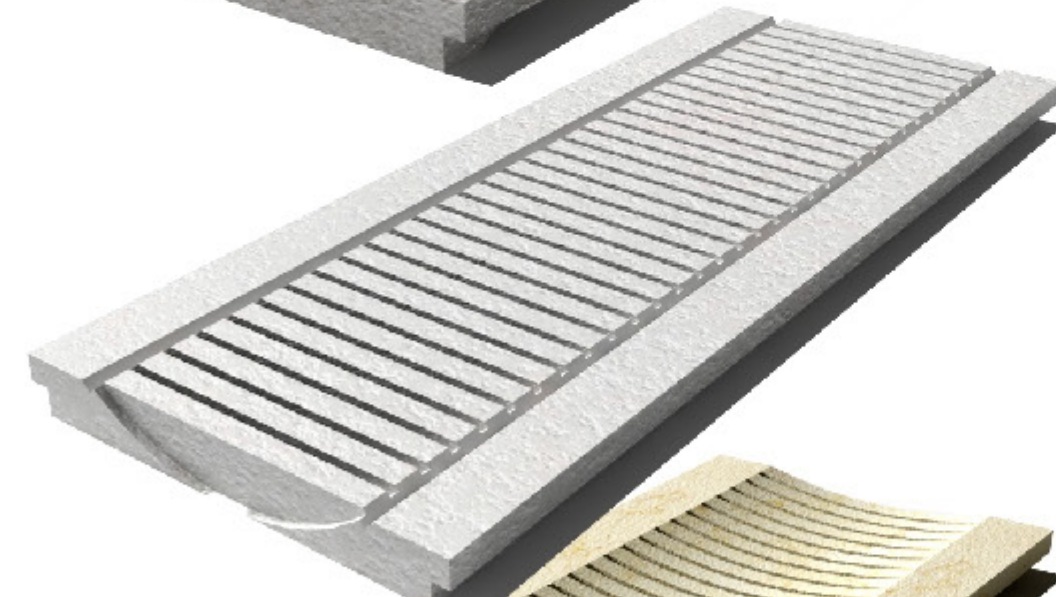

GECG0

SU1D

RW0D